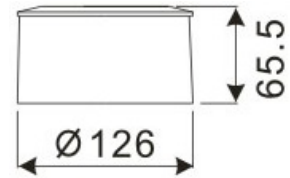

LED Recessed Lighting – LR-R00135

Model No.	LR-R00135
LED Type	5mm
LED Q'TY.	14
Beam Angle	-
Minimum luminous flux(lm)	70
Voltage	120-240V
LED Watt	1.2W
Environmental Temperature	- 20°C~60°C
Environmental Humidity	0%-95%
Safety Class	II
Safety Type	IP65
Material	Aluminium
Driver	Included